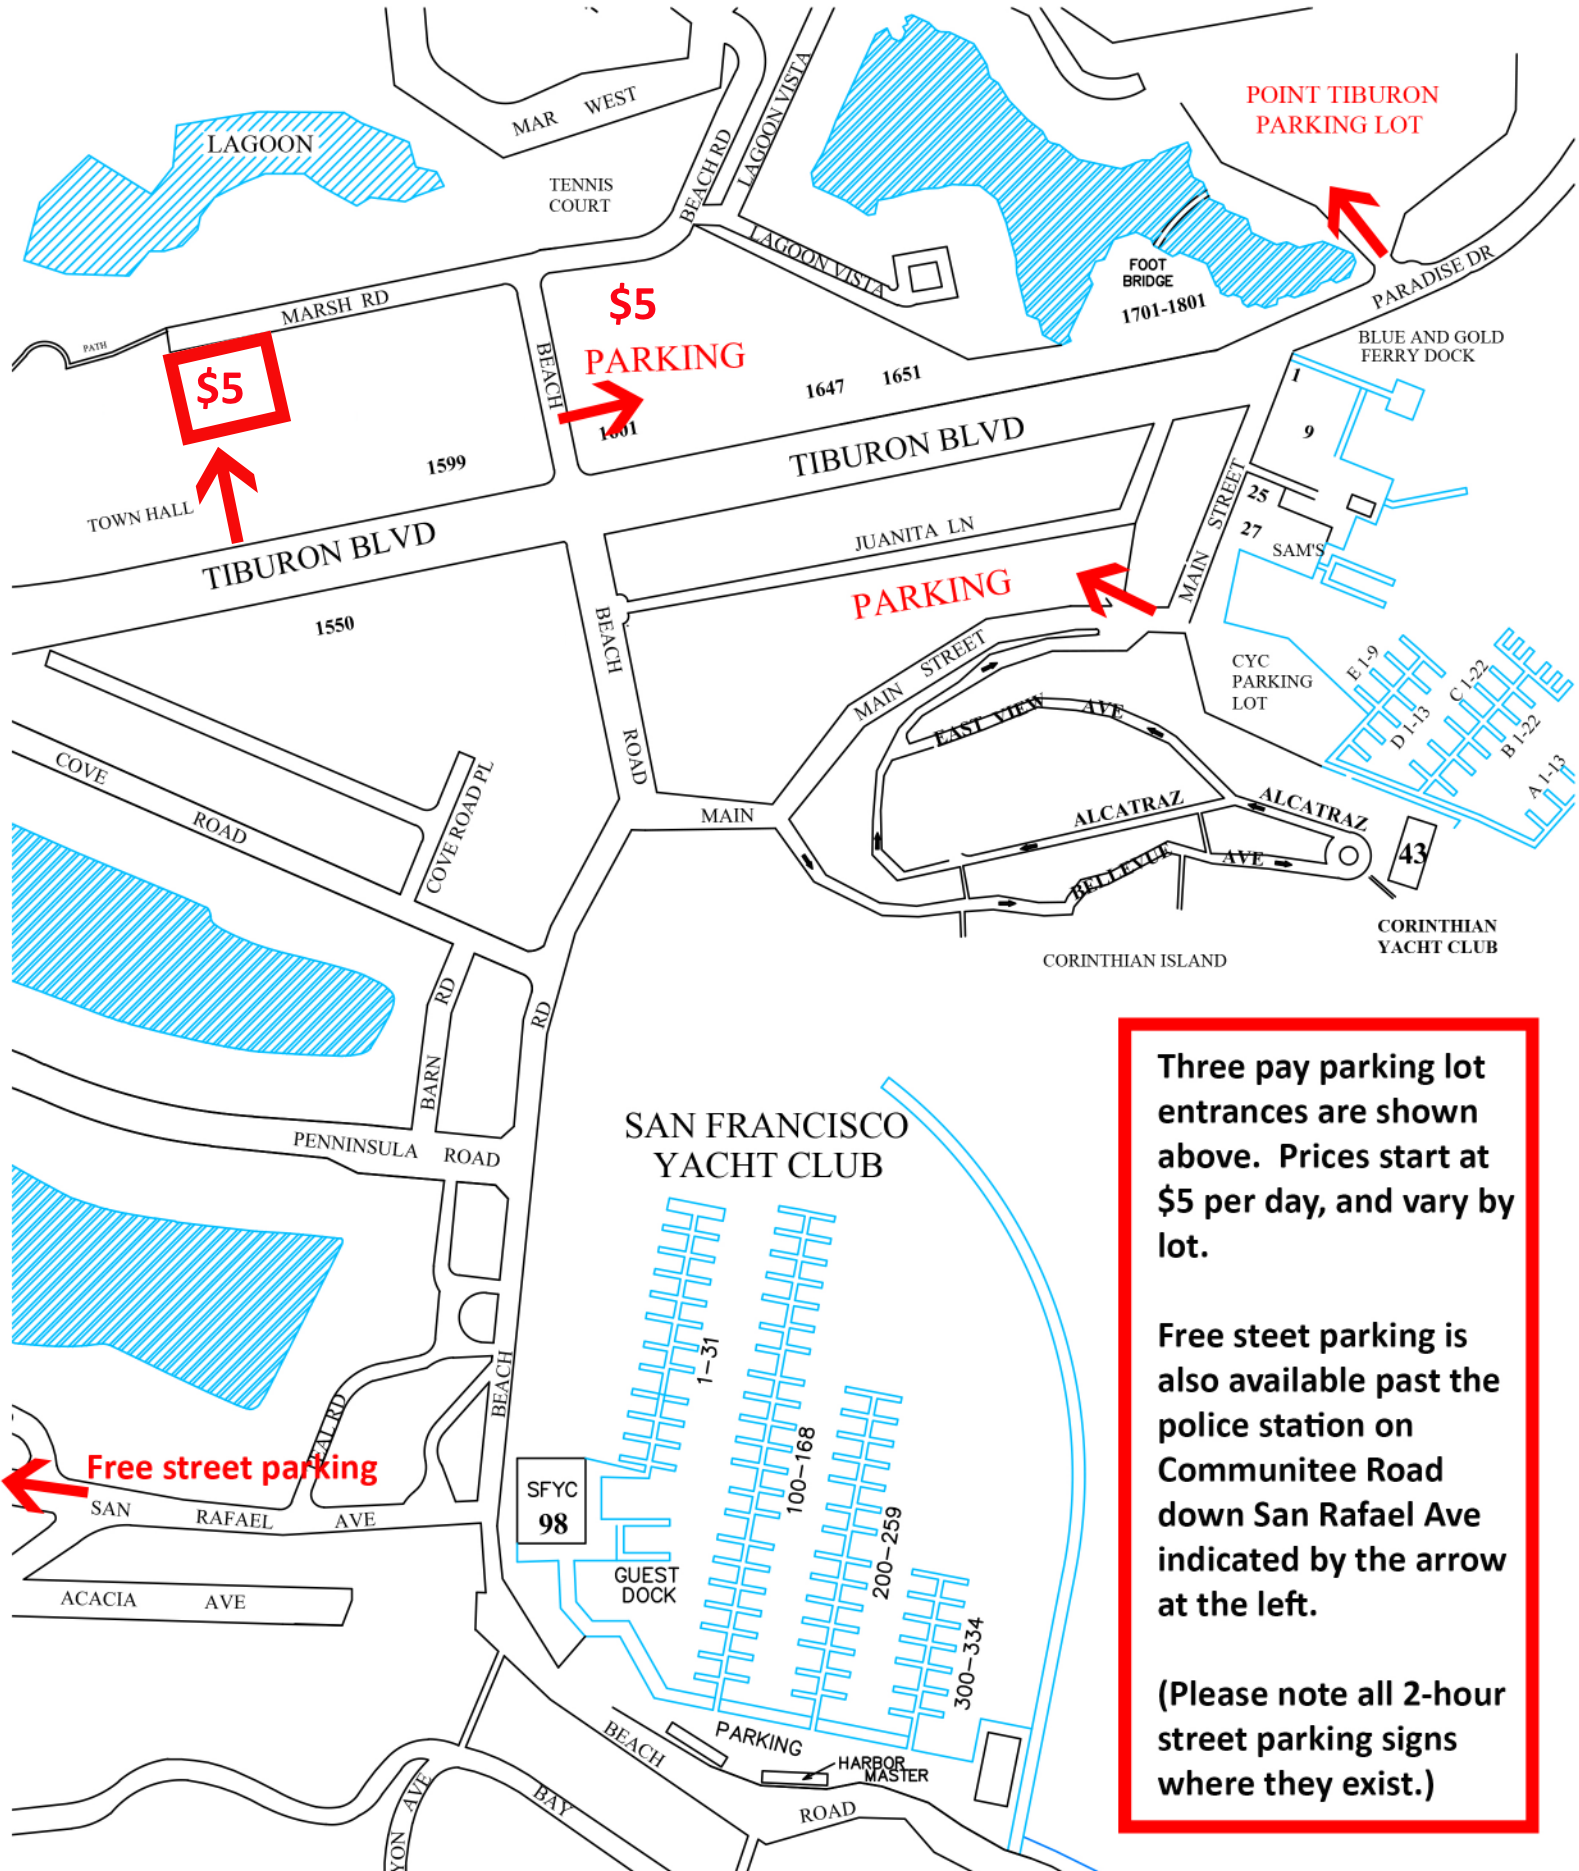

PUBLIC PARKING AREAS

Three pay parking lot entrances are shown above. Prices start at \$5 per day, and vary by lot.

Free street parking is also available past the police station on Community Road down San Rafael Ave indicated by the arrow at the left.

(Please note all 2-hour street parking signs where they exist.)